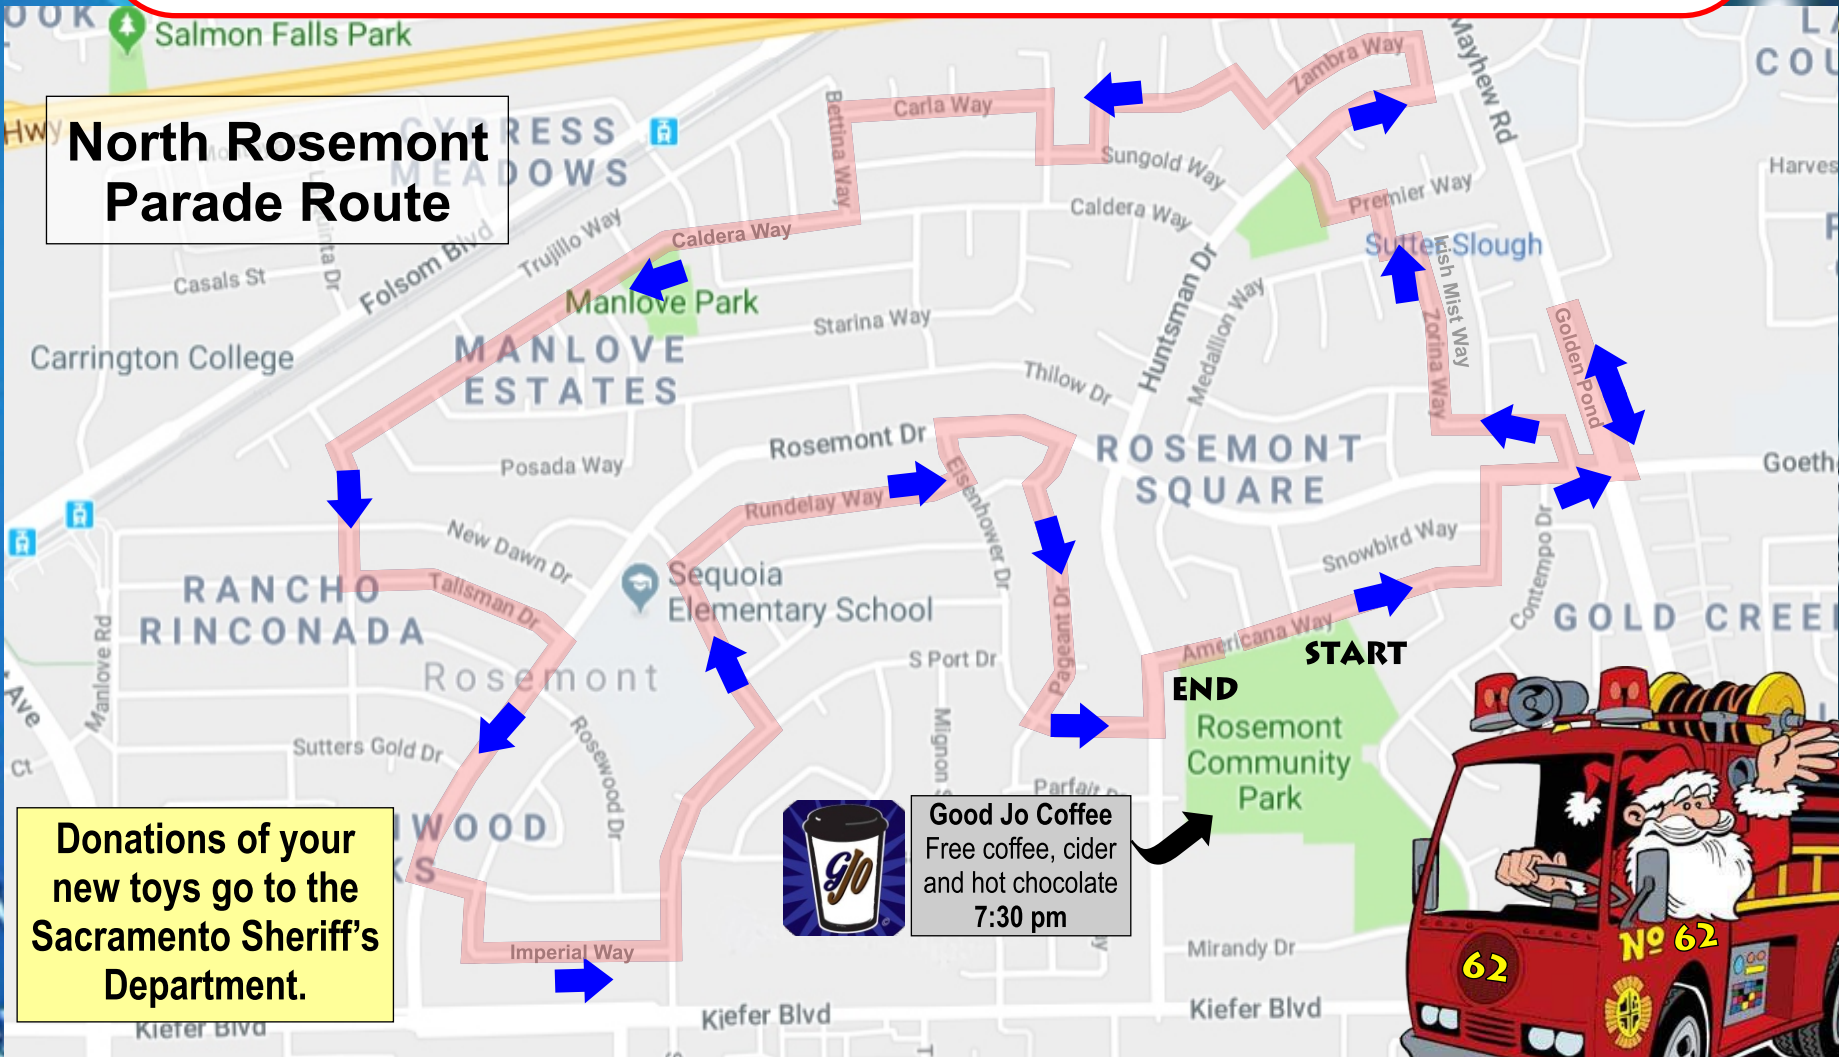

Rosemont Community Association

presents

2019 SANTA PARADE & TOY DRIVE

**North Rosemont
Parade Route**

**Donations of your
new toys go to the
Sacramento Sheriff's
Department.**

Good Jo Coffee
Free coffee, cider
and hot chocolate
7:30 pm

PARADE BEGINS AT 6:00 PM ON TUESDAY, DECEMBER 10