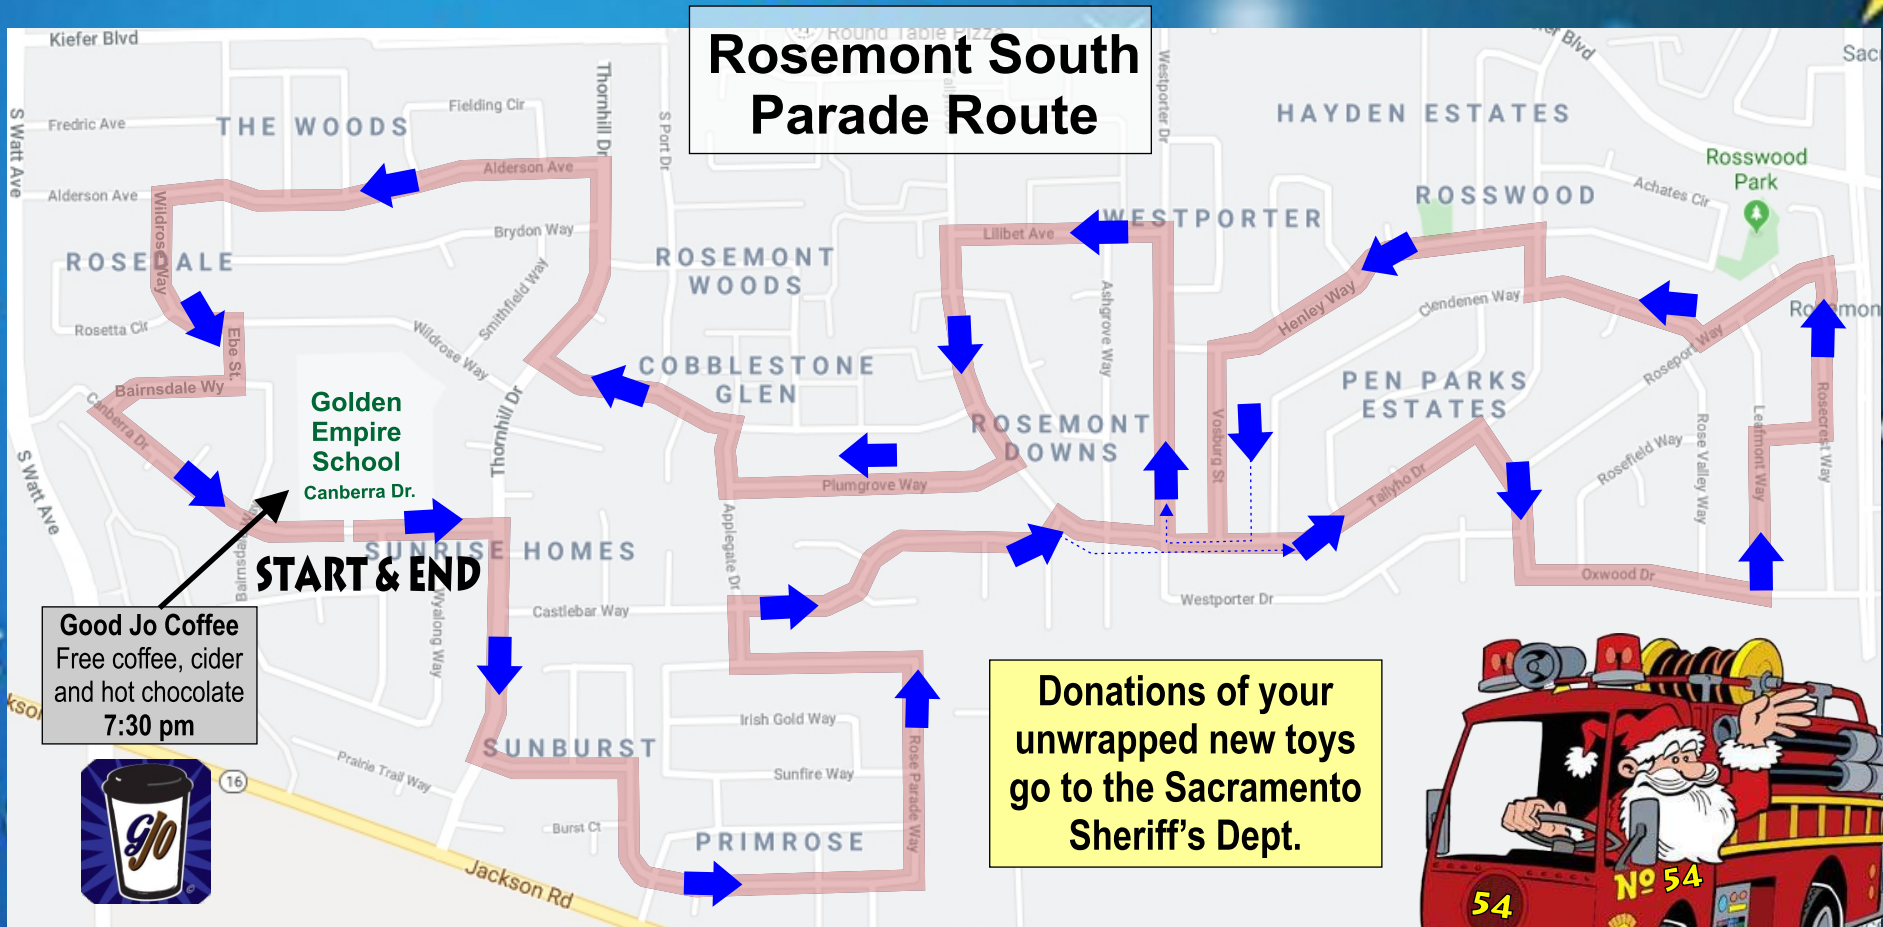

# 2019 SANTA PARADE & TOY DRIVE

# PARADE BEGINS AT 6:00 PM ON MONDAY, DECEMBER 9